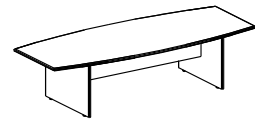

KNEE-HOLE STAND
ALP 18 - 36"x20"x29"

LATERAL FILE
ALP 12 - 36"x20"x29"

LATERAL FILE
ALP ?? - ??x20"x29"

DOOR CABINET
ALP 13 - 36"x20"x29"

CABINET
with 4 drawers
ALP 24 - 53"x36"x20"

CABINET
with 2 large doors
ALP 25 - 66"x36"x24"

CORNER TABLE
ALP 21 - 24"x24"x20"

COFFE TABLE
ALP 22 - 49"x24"x16"

VISUAL BOARD
ALP 19 - 48"x50"x5"

KEYBOARD TRAY
ALP 14 - 27 1/2"x12"

EDGES: **W** **D** **T** **B**

RECTANGULAR CONFERENCE TABLE
RE 72 - 72"x36"x29"
RE 96 - 96"x42"x29"
RE 120 - 120"x46"x29"
RE 144 - 144"x46"x29"

BOAT SHAPE CONFERENCE TABLE
BS 72 - 72"x36"x29"
BS 96 - 96"x42"x29"
BS 120 - 120"x46"x29"
BS 144 - 144"x46"x29"

RACETRACK CONFERENCE TABLE
Model C
RT 72 - 72"x36"x29"
RT 96 - 96"x42"x29"
RT 120 - 120"x46"x29"
RT 144 - 144"x46"x29"