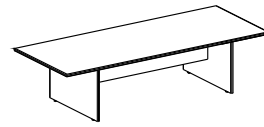

KNEE-HOLE STAND
ALP 18 - 36"x20"x29"

LATERAL FILE
ALP 12 - 36"x20"x29"

LATERAL FILE
ALP ?? - ??x20"x29"

DOOR CABINET
ALP 13 - 36"x20"x29"

CABINET
with 4 drawers
ALP 24 - 53"x36"x20"

CABINET
with 2 large doors
ALP 25 - 66"x36"x24"

CORNER TABLE
ALP 21 - 24"x24"x20"

COFFE TABLE
ALP 22 - 49"x24"x16"

VISUAL BOARD
ALP 19 - 48"x50"x5"

KEYBOARD TRAY
ALP 14 - 27 1/2"x12"

EDGES: **W** **D** **T** **B**

RECTANGULAR CONFERENCE TABLE
RE 72 - 72"x36"x29"
RE 96 - 96"x42"x29"
RE 120 - 120"x46"x29"
RE 144 - 144"x46"x29"

BOAT SHAPE CONFERENCE TABLE
BS 72 - 72"x36"x29"
BS 96 - 96"x42"x29"
BS 120 - 120"x46"x29"
BS 144 - 144"x46"x29"

RACETRACK CONFERENCE TABLE
Model C
RT 72 - 72"x36"x29"
RT 96 - 96"x42"x29"
RT 120 - 120"x46"x29"
RT 144 - 144"x46"x29"

RACETRACK CONFERENCE TABLE
Moldel C
RT 72D - 72"x36"x29"
RT 96D - 96"x42"x29"
RT 120D - 120"x46"x29"
RT 144D - 144"x46"x29"

ROUND CONFERENCE TABLE
RD 36 - Ø36"x29"
RD 42 - Ø42"x29"
RD 46 - Ø46"x29"

ROUND CONFERENCE TABLE
RD 36D - Ø36"x29"
RD 42D - Ø42"x29"
RD 46D - Ø46"x29"